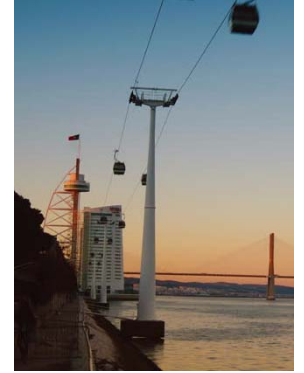

Automated Transit Vehicle Guideways

Aerial Cable Transit

Automated People Mover

Automated Transit Network & Autonomous Transit